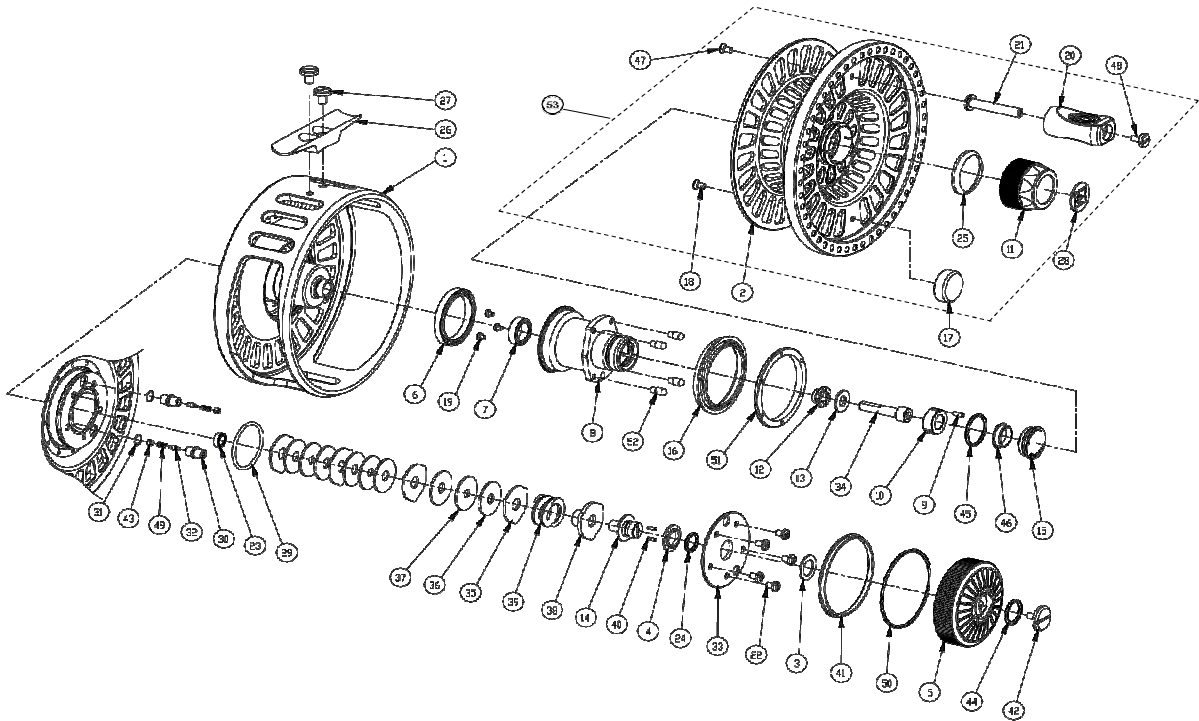

SPARE PARTS LIST FOR HARDY FORTUNA X

#	DESCRIPTION	QTY	PART NUMBER				HARDY ITEM NO.			
			X1	X2	X3	X4	X1	X2	X3	X4
1	Frame	1	1376478	1377719	1377720	1377721	N/A	N/A	N/A	N/A
2	Spool	1	1377722	1377723	1377724	1377725	N/A	N/A	N/A	N/A
3	Drag Control Seal	1		1329127				HREFORX1SP01		
4	Frame Inner Seal	1		1329128				HREFORX1SP02		
5	Drag Knob	1	1329129		1329179		HREFORX1SP03		HREFORX3SP01	
6	Axle Rear Ball Bearing	1	1329130		1329180		HREFORX1SP04		HREFORX3SP02	
7	Axle Front Ball Bearing	1		1329131				HREFORX1SP05		
8	Spool Axle	1	1329132		1329181		HREFORX1SP06		HREFORX3SP03	
9	One Way Clutch Pin	1		1329133				HREFORX1SP07		
10	One Way Clutch	1		1329134				HREFORX1SP08		
11	Spool Release Nut	1		1329135				HREFORX1SP09		
12	Drag Compartment Screw	1		1329136				HREFORX1SP10		
13	Torsion Teflon Seal	1		1329137				HREFORX1SP11		
14	Drag Screw	1	1329138		1329182		HREFORX1SP12		HREFORX3SP04	
15	One Way Clutch Cover	1		1329139				HREFORX1SP13		
16	Rear Bearing Teflon Seal	1	1329140		1329183		HREFORX1SP14		HREFORX3SP05	
17	Counterweight	1	1329141		1329184		HREFORX1SP15		HREFORX3SP06	
18	Counterweight Screw	1		1329167				HREFORX1SP41		
19	Axle Front Ball Bearing Screw	3		1329142				HREFORX1SP16		
20	Handle(Round No.1)	1	1329143	N/A	N/A		HREFORX1SP17	N/A	N/A	
	Handle(Paddle No.2)	1	N/A	1329144	N/A		N/A	HREFORX1SP18	N/A	
	Handle(Paddle No.3&4)	1		N/A	1329200			N/A	HREFORX3SP22	
21	Handle Axle	1	1329145		1329185		HREFORX1SP19		HREFORX3SP07	
22	Drag Cover Plate Screws	5		1329146				HREFORX1SP20		
23	Drag Compartment Bearing	1		1329147				HREFORX1SP21		
24	Drag Screw O-Ring	1		1329148				HREFORX1SP22		
25	Spool Release Nut Nylon	1		1329149				HREFORX1SP23		
26	Foot	1	1329176	1329178	1329199	1329201	HREFORX1SP50	HREFORX2SP01	HREFORX3SP21	HREFORX4SP01
27	Foot Screw	2	1329150		1329186		HREFORX1SP24		HREFORX3SP08	
28	Castle & Fly Badge	1	1377726		1377727		N/A		N/A	
29	Front O-Seal	1	1329151		1329187		HREFORX1SP25		HREFORX3SP09	
30	Clicker Unit Compartment	2		1329152				HREFORX1SP26		
31	Clicker Compartment O-Ring	1		1329175				HREFORX1SP49		
32	Spool Clicker	2		1329153				HREFORX1SP27		
33	Drag Compartment Cover	1	1329154		1329188		HREFORX1SP28		HREFORX3SP10	
34	Torsion Drive	1	1329155		1329189		HREFORX1SP29		HREFORX3SP11	
35	Fixed Drag Washer	3	1329156		1329190		HREFORX1SP30		HREFORX3SP12	
36	Carbon Drag Washer	4	1329157		N/A		HREFORX1SP31		N/A	
	Carbon Drag Washer	6	N/A		1329191		N/A		HREFORX3SP13	
37	Rotary Drag Washer	3	1329158		N/A		HREFORX1SP32		N/A	
	Rotary Drag Washer	2	N/A		1329192		N/A		HREFORX3SP14	
38	Drag Nut	1	1329159		1329193		HREFORX1SP33		HREFORX3SP15	
39	Compression Spring	1	1329160		1329194		HREFORX1SP34		HREFORX3SP16	
40	Drag Knob Pin	2		1329161				HREFORX1SP35		
41	Drag Knob Outer Seal	1	1329162		1329195		HREFORX1SP36		HREFORX3SP17	
42	Drag Knob Screw	1		1329163				HREFORX1SP37		
43	Clicker Screw	2		1329164				HREFORX1SP38		
44	Drag Knob Screw O-Ring	1		1329165				HREFORX1SP39		
45	OWC Cover O-Ring	1		1329170				HREFORX1SP44		
46	Cover Insert - Teflon	1		1329166				HREFORX1SP40		
47	Handle Axle Screw	1		1329167				HREFORX1SP41		
48	Handle Screw	1		1329168				HREFORX1SP42		HREFORX3SP18
49	Clicker Compression Spring	2		1329169				HREFORX1SP43		
50	Drag Knob Outer O-Ring	1	1329171		1329197		HREFORX1SP45		HREFORX3SP19	
51	Rear Bearing Teflon Seal Retainer	1	1329174		1329198		HREFORX1SP48		HREFORX3SP20	
	Spool Drive Screw (Gold)	1	1329172		N/A		HREFORX1SP46		N/A	
52	Spool Drive Screw (Gold)	4	N/A		1329172		N/A		HREFORX1SP46	
	Spool Drive Screw (Titanium)	1	1329173		N/A		HREFORX1SP47		N/A	
53	Spare Spool	1	1377728	1377729	1377730	1377731	N/A	N/A	N/A	N/A